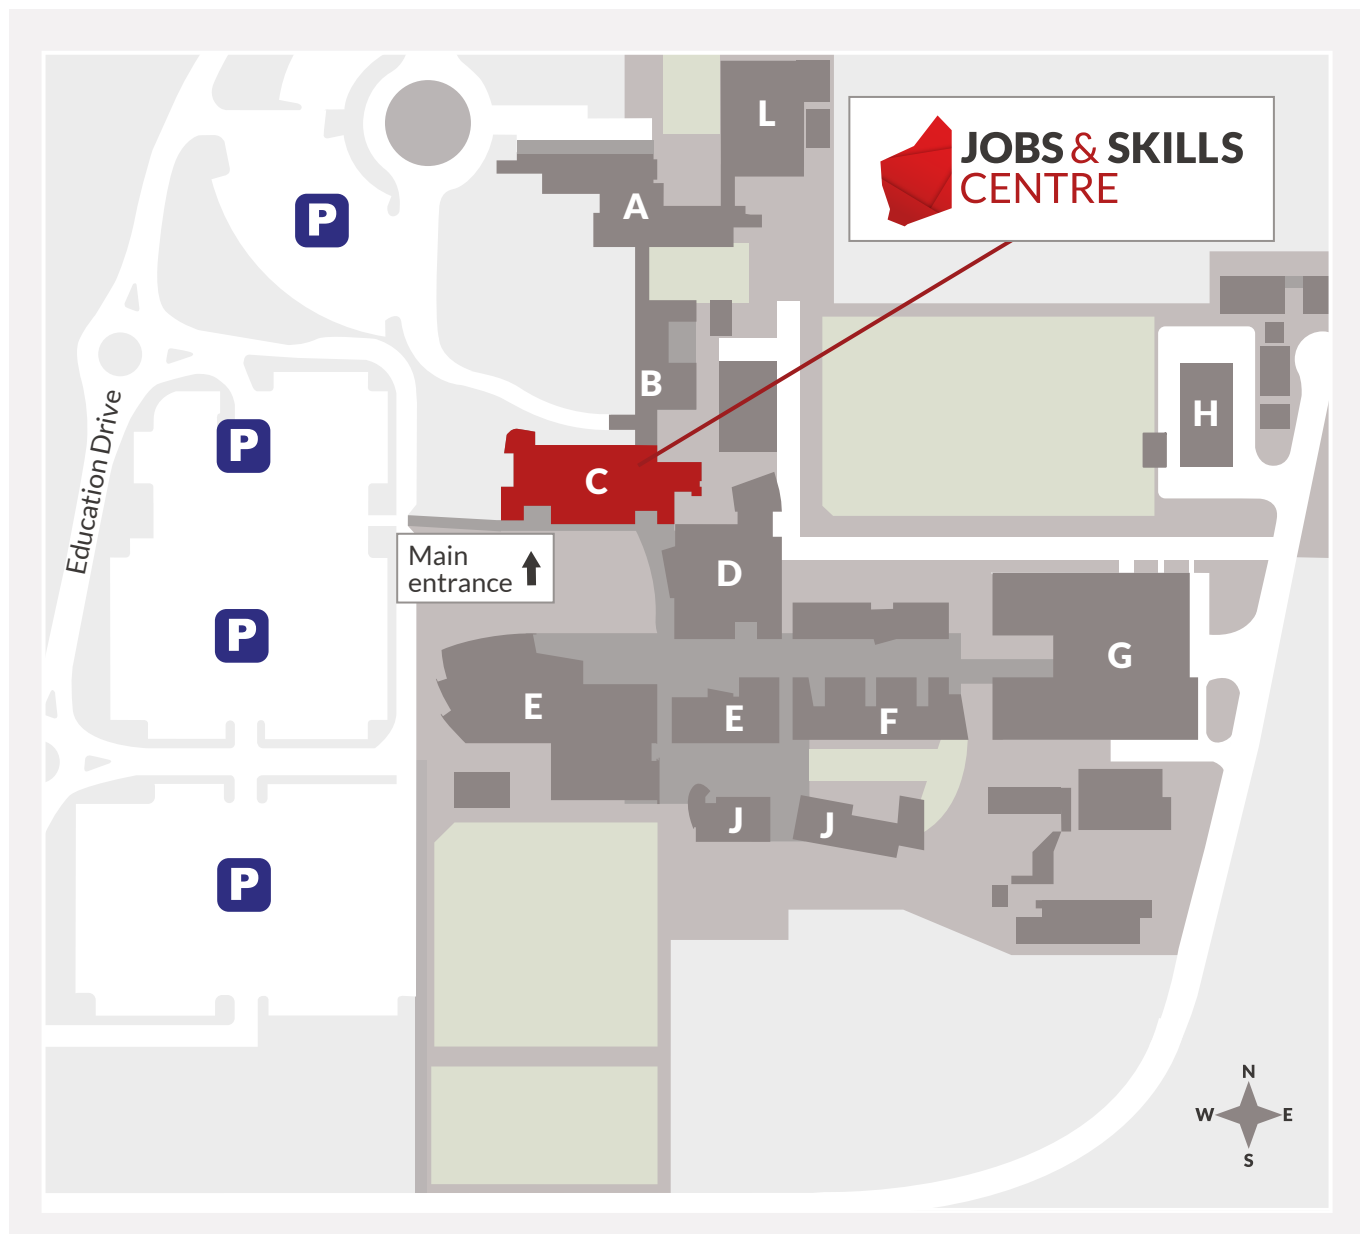

VISIT US

CONTACT US

South Metropolitan TAFE (Mandurah)
2 Education Drive, Greenfields WA 6210

13 64 64

peeljsc@smtafe.wa.edu.au

jobsandskills.wa.gov.au

Kambarang season – warming and finishing

Longer dry periods and fewer cold fronts cross the coast. The height of the wildflower season.

Noongar moved towards the coast where frogs, tortoises and freshwater crayfish were caught.

The Noongar seasonal calendar has six different seasons in an annual cycle. Each metropolitan Jobs and Skills Centre is represented by one of the six Noongar seasons, paying respect to the land on which the centre stands and serving as an invitation and a welcome to all members of the community.

(Season artwork by Nate Stuart)

Kambarang